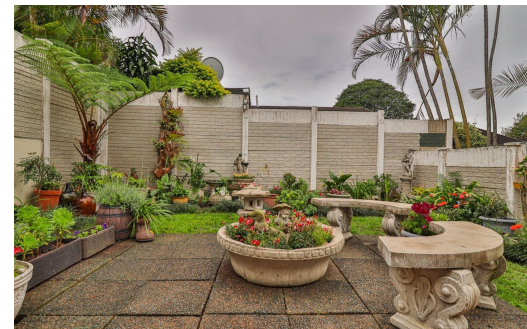


 3

 2

 1

R1,245,000

Simplex For Sale in The Wolds

FLOOR SIZE	114m ²	GARAGES	1
LAND SIZE	-	CARPORTS	1
BEDROOMS	3	FLATLETS	-
BATHROOMS	2	DOMESTIC ACCOM.	-
KITCHENS	1	PETS ALLOWED	Yes
LOUNGES	1		
DINING ROOMS	1		
STUDIES	-		