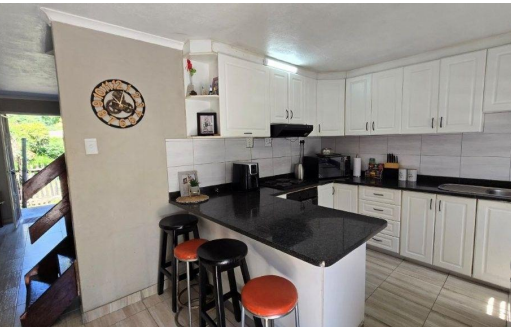

2  
1  
-

**R729,000**

**Townhouse For Sale in Ashley**

**FLOOR SIZE** 81m<sup>2</sup>  
**BEDROOMS** 2  
**BATHROOMS** 1  
**KITCHENS** 1  
**LOUNGES** 1

**PARKINGS** 1  
**PETS ALLOWED** Yes

**RATES** R574 pm (Estimated)  
**LEVY** R2,051 pm