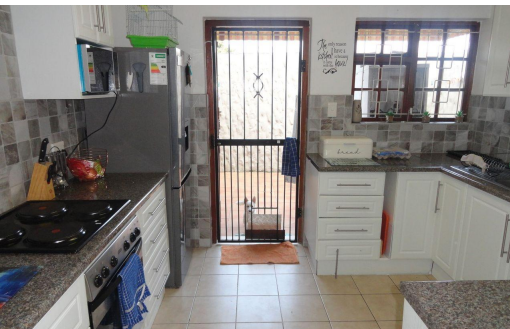

2

2

1

**R1,195,000**

**Townhouse For Sale in Padfield Park**

**FLOOR SIZE** 120m<sup>2</sup>  
**BEDROOMS** 2  
**BATHROOMS** 2  
**KITCHENS** 1  
**LOUNGES** 1  
**DINING ROOMS** 1

**GARAGES** 1  
**PARKINGS** 1  
**PETS ALLOWED** Yes