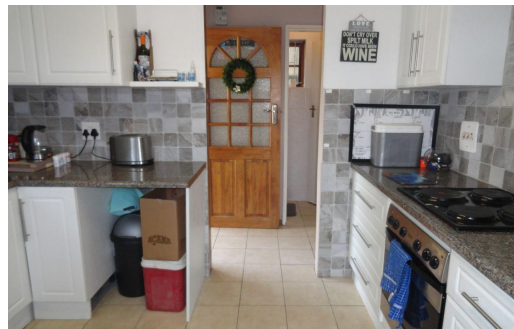

2

2

1

**R1,195,000**

**Townhouse For Sale in Padfield Park**

**FLOOR SIZE** 120m<sup>2</sup>  
**BEDROOMS** 2  
**BATHROOMS** 2  
**KITCHENS** 1  
**LOUNGES** 1  
**DINING ROOMS** 1

**GARAGES** 1  
**PARKINGS** 1  
**PETS ALLOWED** Yes