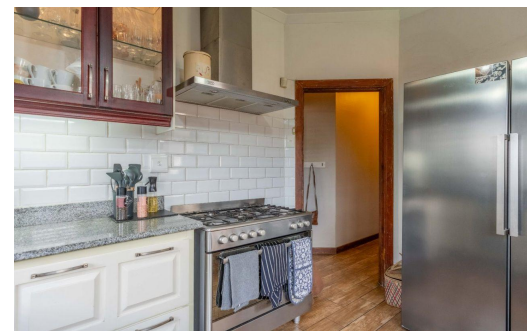

 6
 4
 -

R1,999,000

House For Sale in Hatton Estate

LAND SIZE	966m ²	GARAGES	-
BEDROOMS	6	PARKINGS	3
BATHROOMS	4	FLATLETS	1
KITCHENS	1	DOMESTIC ACCOM.	-
LOUNGES	1	POOL	Yes
DINING ROOMS	1	PETS ALLOWED	Yes
STUDIES	1		