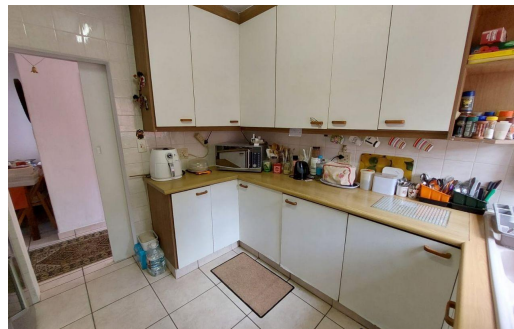

3

2

1

R1,375,000

Duplex For Sale in Padfield Park

FLOOR SIZE	143m ²	GARAGES	1
BEDROOMS	3	PARKINGS	1
BATHROOMS	2	FLATLETS	-
KITCHENS	1	DOMESTIC ACCOM.	-
LOUNGES	1		
DINING ROOMS	1		
STUDIES	-		

RATES R989 pm (Estimated)
LEVY R900 pm