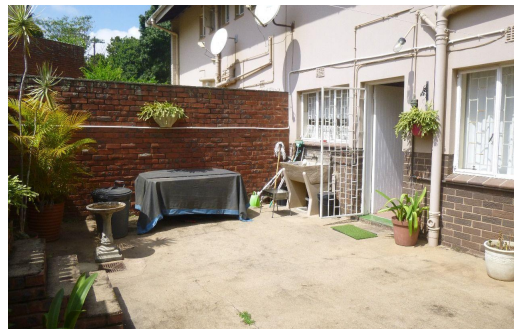

 2
 1
 1

R850,000

Duplex For Sale in Ashley

FLOOR SIZE	141m ²	GARAGES	1
BEDROOMS	2	PARKINGS	1
BATHROOMS	1	FLATLETS	-
KITCHENS	1	DOMESTIC ACCOM.	-
LOUNGES	1		
DINING ROOMS	1		
STUDIES	-		

RATES R970 pm (Estimated)
LEVY R1,130 pm