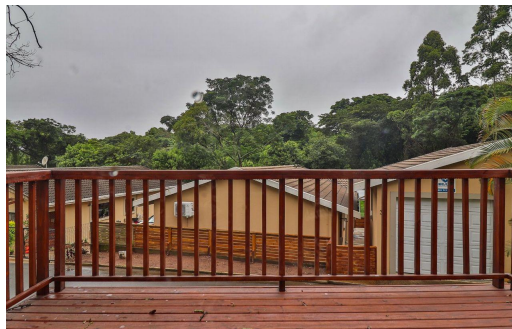

3
2
1

R1,150,000

Simplex For Sale in Moseley Park

FLOOR SIZE	285m ²	GARAGES	1
BEDROOMS	3	CARPORTS	-
BATHROOMS	2	FLATLETS	-
KITCHENS	1	DOMESTIC ACCOM.	-
LOUNGES	1		
DINING ROOMS	1		
STUDIES	-		

RATES	R978 pm (Estimated)
LEVY	R1,080 pm