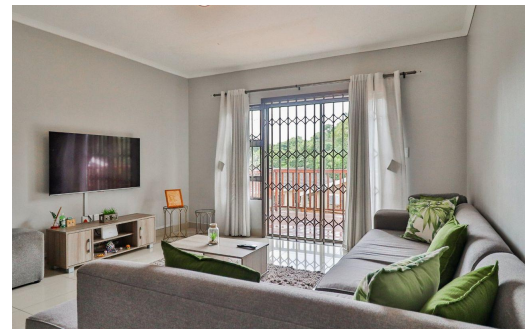

3
2
1

R1,150,000

Simplex For Sale in Moseley Park

FLOOR SIZE	285m ²	GARAGES	1
BEDROOMS	3	CARPORTS	-
BATHROOMS	2	FLATLETS	-
KITCHENS	1	DOMESTIC ACCOM.	-
LOUNGES	1		
DINING ROOMS	1		
STUDIES	-		

RATES	R978 pm (Estimated)
LEVY	R1,080 pm