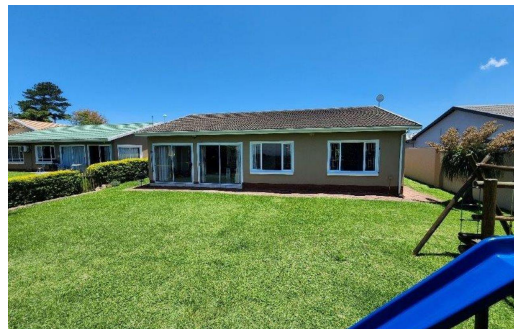

 3

 2

 2

R1,475,000

Simplex For Sale in Mountain Ridge

FLOOR SIZE	195m ²	GARAGES	2
BEDROOMS	3	CARPORTS	4
BATHROOMS	2	FLATLETS	-
KITCHENS	1	DOMESTIC ACCOM.	0.5
LOUNGES	2		
DINING ROOMS	-		
STUDIES	-		

RATES R1,266 pm (Estimated)