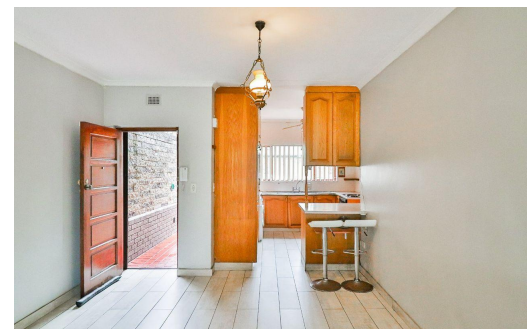

2

1

1

R949,000

Simplex For Sale in Manors

FLOOR SIZE	88m ²	GARAGES	1
BEDROOMS	2	PARKINGS	1
BATHROOMS	1	FLATLETS	-
KITCHENS	1	DOMESTIC ACCOM.	-
LOUNGES	1	PETS ALLOWED	Yes
DINING ROOMS	1		
STUDIES	-		

RATES	R765 pm (Estimated)
LEVY	R1,012 pm