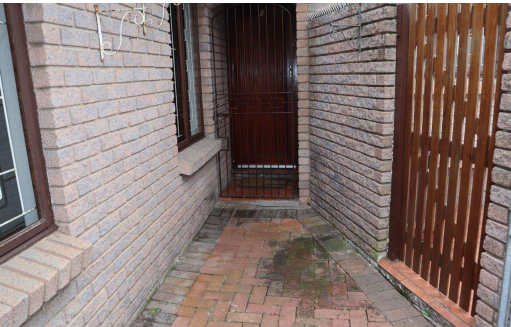

R1,100,000

Simplex For Sale in Ashley

FLOOR SIZE	127m²	GARAGES	1
BEDROOMS	3	PARKINGS	1
BATHROOMS	2	FLATLETS	-
KITCHENS	1	DOMESTIC ACCOM.	-
LOUNGES	1		
DINING ROOMS	1		
STUDIES	-		

RATES R808 pm (Estimated)
LEVY R1,000 pm

Dennis Williams
083 654 0500
dennis@dwrealtors.co.za