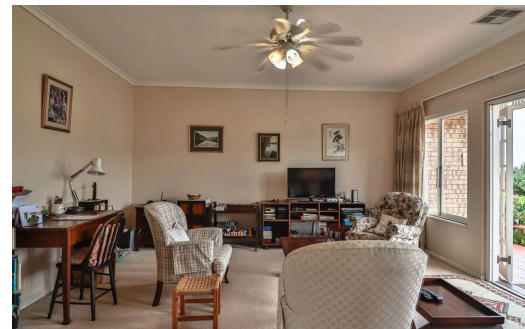

 2

 2

 1

**R1,395,000**

**Retirement Unit For Sale in Padfield Park**

<b>FLOOR SIZE</b>	127m <sup>2</sup>	<b>GARAGES</b>	1
<b>BEDROOMS</b>	2	<b>CARPORTS</b>	-
<b>BATHROOMS</b>	2	<b>FLATLETS</b>	-
<b>KITCHENS</b>	1	<b>DOMESTIC ACCOM.</b>	-
<b>LOUNGES</b>	1		
<b>DINING ROOMS</b>	1		
<b>STUDIES</b>	-		