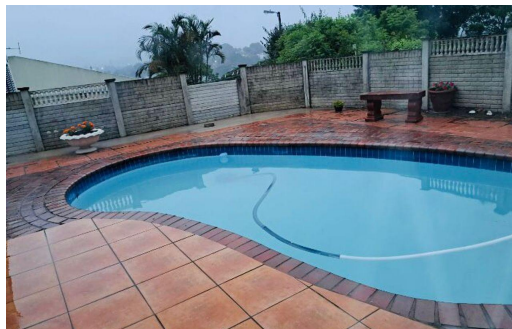

3

2

1

R1,370,000

Simplex For Sale in Moseley Park

**FLOOR SIZE** 350m<sup>2</sup>  
**LAND SIZE** -  
**BEDROOMS** 3  
**BATHROOMS** 2  
**KITCHENS** 1  
**LOUNGES** 1  
**DINING ROOMS** -  
**STUDIES** -

**GARAGES** 1  
**PARKINGS** -  
**FLATLETS** -  
**DOMESTIC ACCOM.** -  
**POOL** Yes