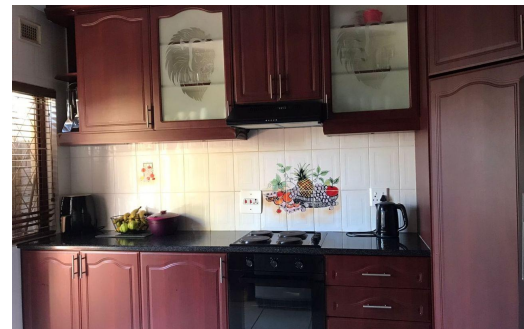

3

2

1

R1,370,000

Simplex For Sale in Moseley Park

**FLOOR SIZE** 350m<sup>2</sup>  
**LAND SIZE** -  
**BEDROOMS** 3  
**BATHROOMS** 2  
**KITCHENS** 1  
**LOUNGES** 1  
**DINING ROOMS** -  
**STUDIES** -

**GARAGES** 1  
**PARKINGS** -  
**FLATLETS** -  
**DOMESTIC ACCOM.** -  
**POOL** Yes