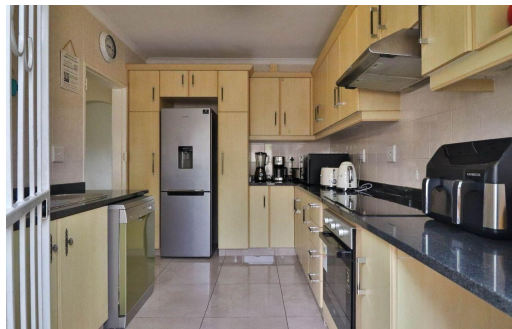

3
2
1

R1,250,000

Simplex For Sale in New Germany

FLOOR SIZE	130m ²	GARAGES	1
LAND SIZE	-	PARKINGS	-
BEDROOMS	3	FLATLETS	-
BATHROOMS	2	DOMESTIC ACCOM.	-
KITCHENS	1	PETS ALLOWED	Yes
LOUNGES	1		
DINING ROOMS	1		
STUDIES	-		