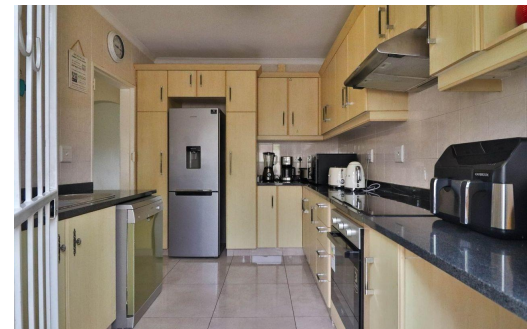

3

2

1

R1,250,000

Simplex For Sale in New Germany

FLOOR SIZE	130m ²	GARAGES	1
LAND SIZE	-	PARKINGS	-
BEDROOMS	3	FLATLETS	-
BATHROOMS	2	DOMESTIC ACCOM.	-
KITCHENS	1	PETS ALLOWED	Yes
LOUNGES	1		
DINING ROOMS	1		
STUDIES	-		