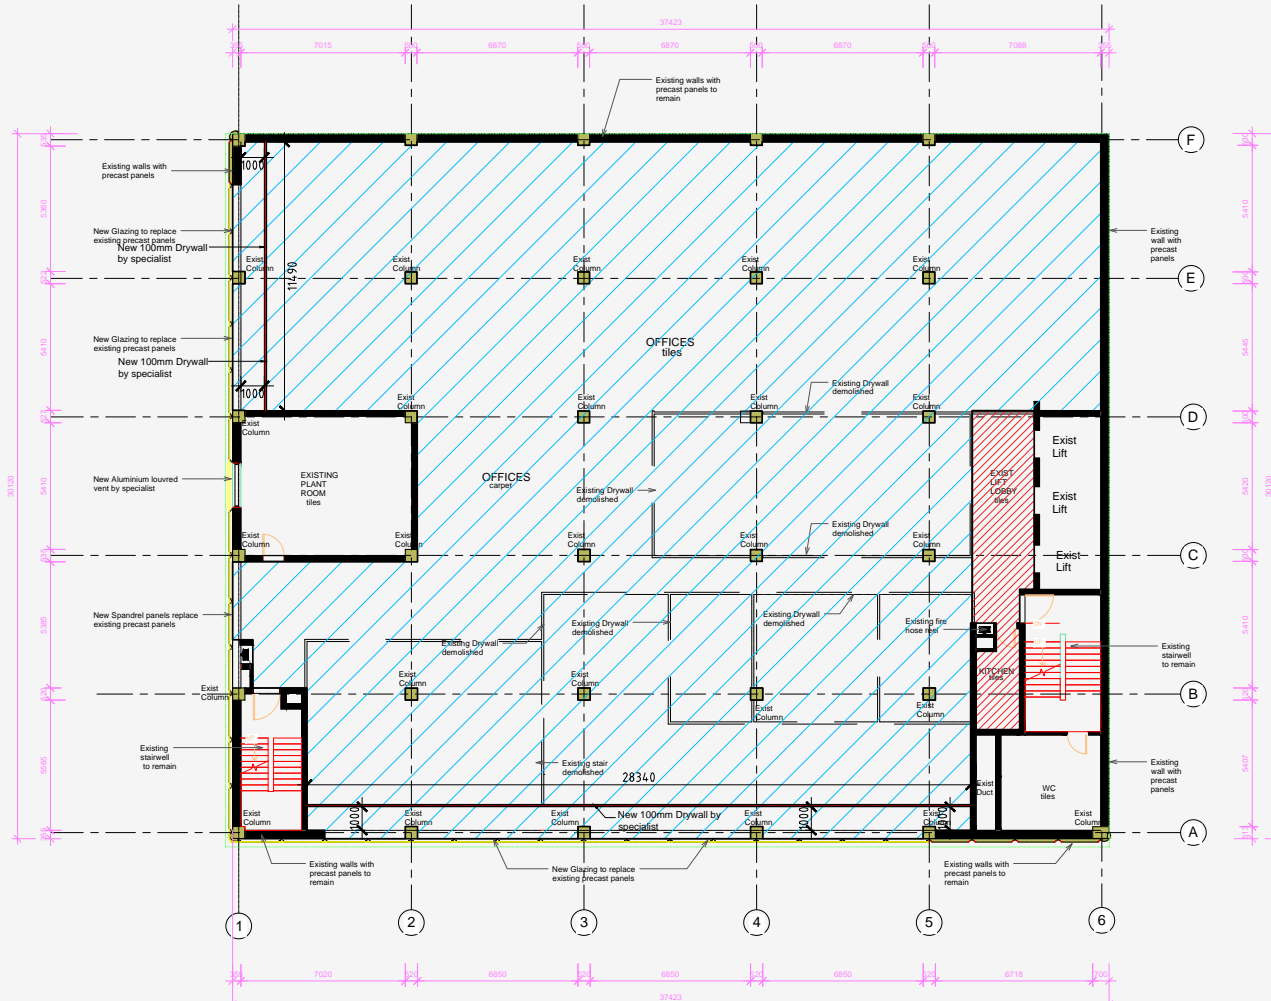

LEVEL 3

*Total Office
Lettable:
953m²*