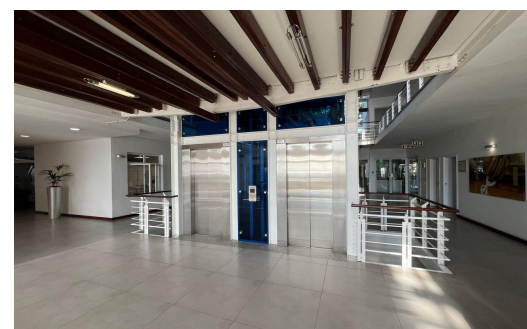

25

5

R170 per m²

977m² Building To Let in Waterfront

FLOOR SIZE 977m²
TITLE Freehold
ZONING Commercial

OPEN PARKINGS 25
BASEMENT PARKINGS 5

Robert Odendaal
072 633 3711
rob.o@sircomm.co.za