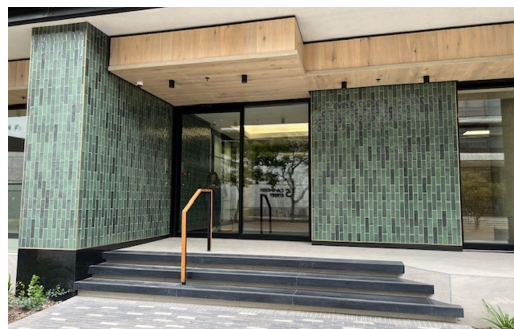

POA

309m² Retail To Let in Claremont

FLOOR SIZE 309m²
ZONING Commercial
SECURITY Yes
AIR CONDITIONING Yes

OPEN PARKINGS 22

Robert Odendaal
072 633 3711
rob.o@sircomm.co.za