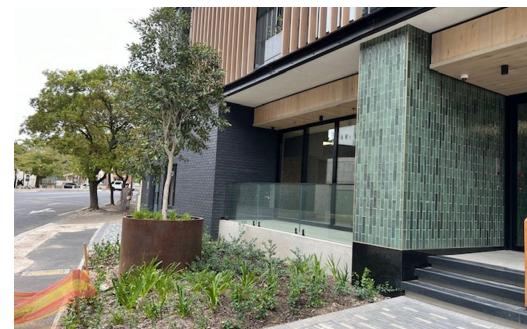

POA

309m² Retail To Let in Claremont

FLOOR SIZE 309m²
ZONING Commercial
SECURITY Yes
AIR CONDITIONING Yes

OPEN PARKINGS 22

Robert Odendaal
072 633 3711
rob.o@sircomm.co.za