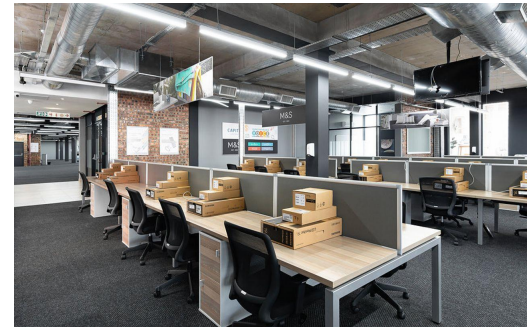

 42

 -

R180 per m²

11,105m² Office To Let in Maitland

FLOOR SIZE	11,105m ²	OPEN PARKINGS	42
ZONING	Mixed Use		
SECURITY	Yes		
AIR CONDITIONING	Yes		

Robert Odendaal
072 633 3711
rob.o@sircomm.co.za