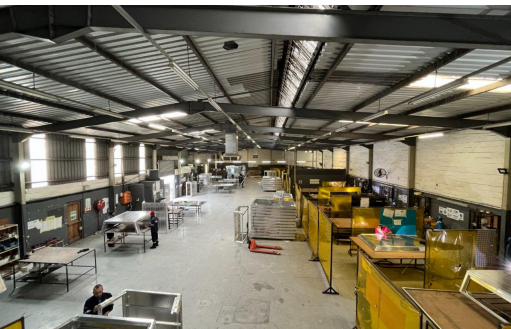

 22

 -

R69.95 per m²

1,441m² Warehouse To Let in Ottery

FLOOR SIZE	1,441m ²	OPEN PARKINGS	22
ZONING	Industrial	POWER (3 PHASE)	Yes
SECURITY	Yes	POWER (AMPS)	400A

Robert Odendaal
072 633 3711
rob.o@sircomm.co.za