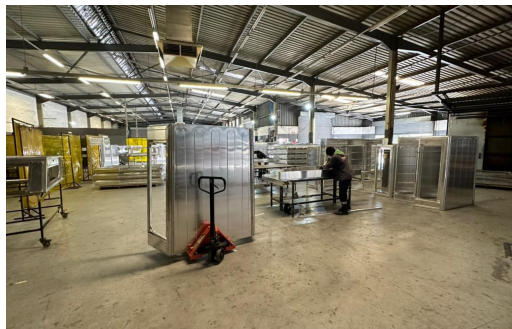

 22

 -

R69.95 per m²

1,441m² Warehouse To Let in Ottery

FLOOR SIZE	1,441m ²	OPEN PARKINGS	22
ZONING	Industrial	POWER (3 PHASE)	Yes
SECURITY	Yes	POWER (AMPS)	400A

Robert Odendaal
072 633 3711
rob.o@sircomm.co.za