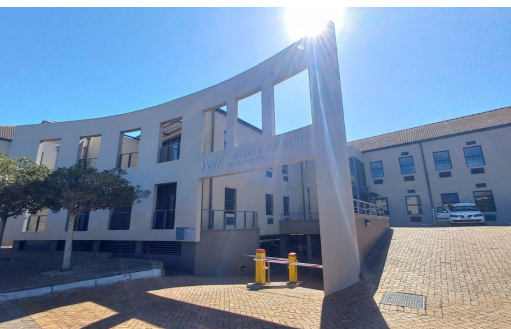

 4

 19

R220 per m²

505m² Office To Let in Century City

FLOOR SIZE 505m²
ZONING Commercial
SECURITY Yes
AIR CONDITIONING Yes

OPEN PARKINGS 4
BASEMENT PARKINGS 19

Donovan Donald
0835651446
donovan.d@sircomm.co.za