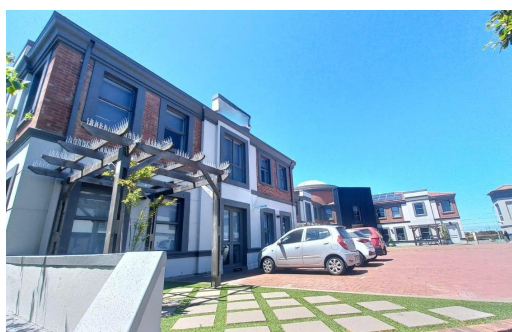

R189 per m²

317m² Office To Let in Century City

FLOOR SIZE	317m²	OPEN PARKINGS	5
ZONING	Commercial	BASEMENT PARKINGS	8
SECURITY	Yes		
AIR CONDITIONING	Yes		

Donovan Donald
0835651446
donovan.d@sircomm.co.za