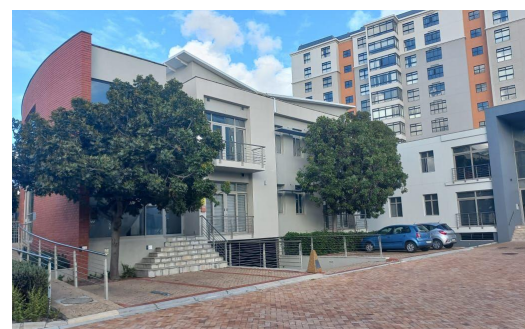

 2

 5

R215 per m² 228m² Office To Let in Century City

FLOOR SIZE 228m²
ZONING Commercial
SECURITY Yes

OPEN PARKINGS 2
BASEMENT PARKINGS 5

Donovan Donald
0835651446
donovan.d@sircomm.co.za