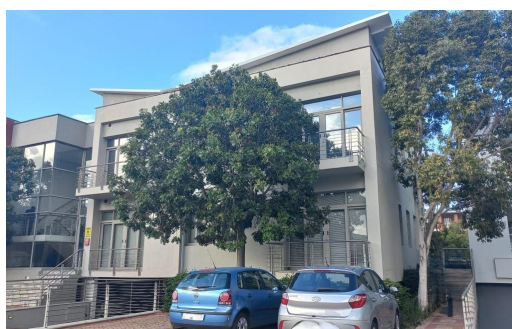

 2

 5

R215 per m² 228m² Office To Let in Century City

FLOOR SIZE 228m²
ZONING Commercial
SECURITY Yes

OPEN PARKINGS 2
BASEMENT PARKINGS 5

Donovan Donald
0835651446
donovan.d@sircomm.co.za