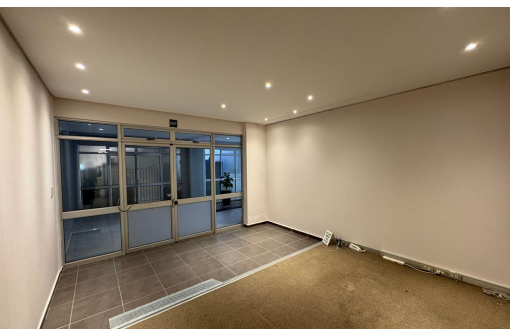

R170 per m²

200m² Office To Let in Gardens

FLOOR SIZE 200m²
ZONING Commercial

OPEN PARKINGS 3

Carmen Finlay
071 356 0718
carmen.f@sircomm.co.za