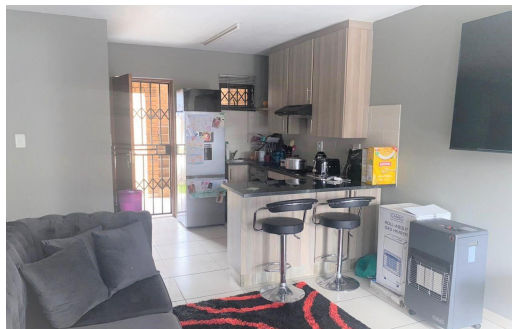

 2  
 1  
 -

**R650,000**

**Sectional Title For Sale in Albemarle Ext 1**

<b>FLOOR SIZE</b>	55m <sup>2</sup>	<b>GARAGES</b>	-
<b>BEDROOMS</b>	2	<b>PARKINGS</b>	2
<b>BATHROOMS</b>	1	<b>FLATLETS</b>	-
<b>KITCHENS</b>	1	<b>DOMESTIC ACCOM.</b>	-
<b>LOUNGES</b>	1	<b>POOL</b>	Yes
<b>DINING ROOMS</b>	1	<b>PETS ALLOWED</b>	Yes
<b>STUDIES</b>	-		