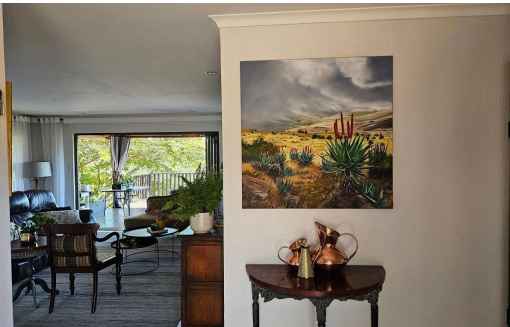

R18,900 pm

Simplex To Let in Waterfall

FLOOR SIZE	187m²
LAND SIZE	973m²
BEDROOMS	3
BATHROOMS	2
KITCHENS	1
LOUNGES	1
DINING ROOMS	1
STUDIES	1

GARAGES	2
PARKINGS	2
FLATLETS	-
DOMESTIC ACCOM.	-

Pierre Rousseau
0823789233
gm@propertytime.co.za