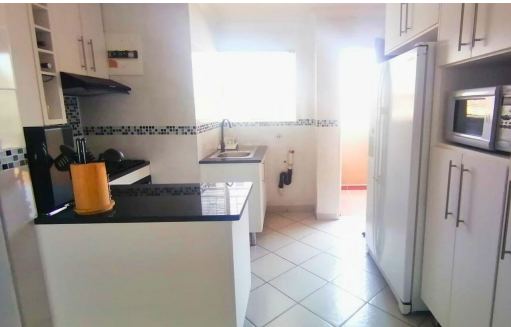

 2
 1
 -

R6,000 pm

Apartment To Let in Impala Park

FLOOR SIZE	61m ²	GARAGES	-
BEDROOMS	2	PARKINGS	2
BATHROOMS	1	FLATLETS	-
KITCHENS	1	DOMESTIC ACCOM.	-
LOUNGES	1	POOL	Yes
DINING ROOMS	-		
STUDIES	-		

Karen Pretorius
 0832639369
karenp@propertytime.co.za