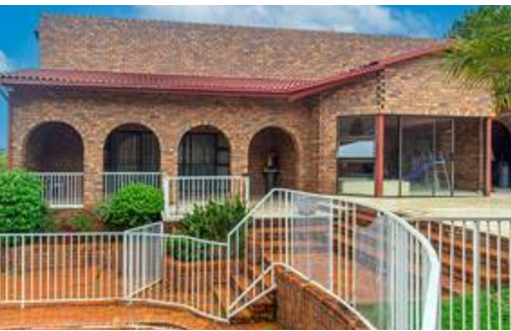

 4
 2.5
 2

R2,750,900

Freehold For Sale in Bruma

FLOOR SIZE	560m ²	GARAGES	2
LAND SIZE	1,044m ²	PARKINGS	4
BEDROOMS	4	FLATLETS	1
BATHROOMS	2.5	DOMESTIC ACCOM.	1
KITCHENS	1	POOL	Yes
LOUNGES	1	PETS ALLOWED	Yes
DINING ROOMS	1		
STUDIES	1		