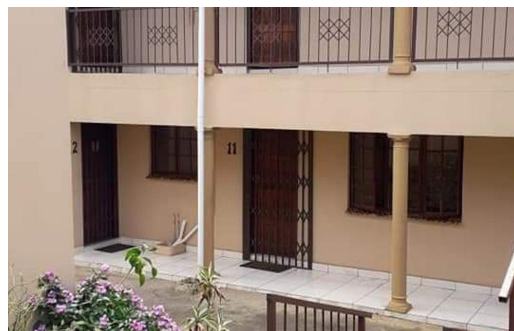

2

2

1

R695,000

Apartment For Sale in Shulton Park

FLOOR SIZE	89m ²	GARAGES	1
LAND SIZE	3,965m ²	PARKINGS	2
BEDROOMS	2	FLATLETS	-
BATHROOMS	2	DOMESTIC ACCOM.	-
KITCHENS	1	POOL	Yes
LOUNGES	1		
DINING ROOMS	-		
STUDIES	-		