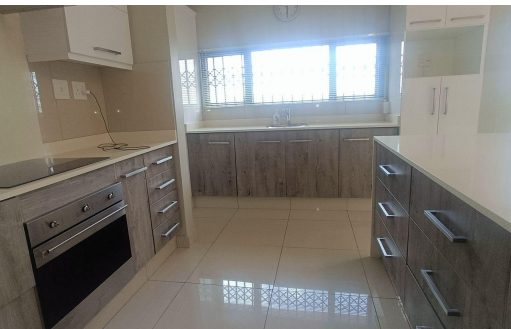

 3

 3.5

 2

R4,495,000

Duplex For Sale in Izinga

FLOOR SIZE	252m ²	GARAGES	2
BEDROOMS	3	PARKINGS	2
BATHROOMS	3.5	FLATLETS	-
KITCHENS	1	DOMESTIC ACCOM.	1
LOUNGES	1	PETS ALLOWED	Yes
DINING ROOMS	1		
STUDIES	-		