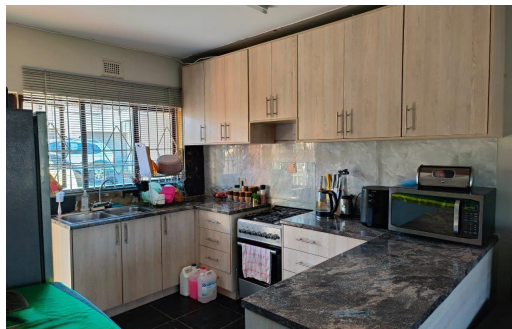

2

1

1

R450,000

Flat For Sale in Marburg

FLOOR SIZE 62m²
LAND SIZE 2,541m²
BEDROOMS 2
BATHROOMS 1
KITCHENS 1
LOUNGES 1
DINING ROOMS 1

GARAGES 1

RATES R506.41 pm (Estimated)
LEVY R379 pm